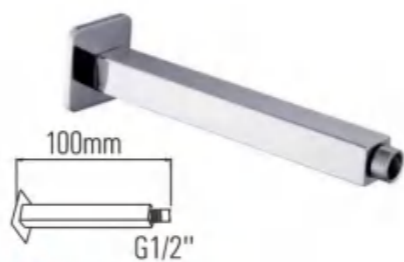

HYSA12
S.S shower arm, chrome
25×25×200/300/400mm