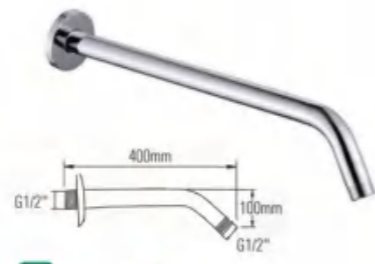

Insert Type Solutions

ENDING NUTS

MORE EFFECTIVE AND BEAUTIFUL

Good Sealing Effect without Teflon Tape

HYSA1
S.S shower arm, chrome
Φ20×160/200mm

HYSA2
S.S shower arm, chrome
Φ20×300/350/400mm

HYSA3
S.S shower arm, chrome
Φ20/24×300/350/400mm