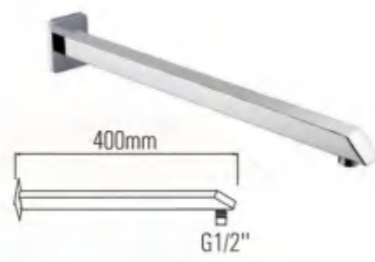

HYSA11
S.S shower arm, chrome
25×25×350/400mm