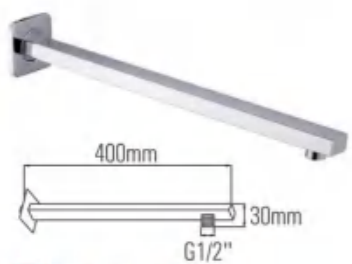

HYSA7
S.S shower arm, chrome
30×18×350/400mm