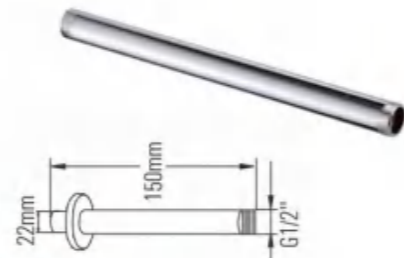

HYSA6
S.S shower arm, chrome
Φ20×100/150/200/300/400mm