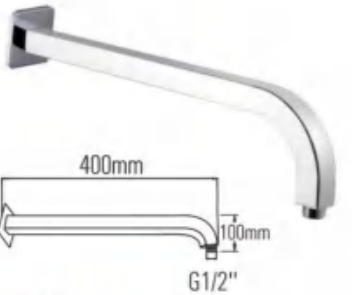

HYSA10
S.S shower arm, chrome
25×25×350/400mm