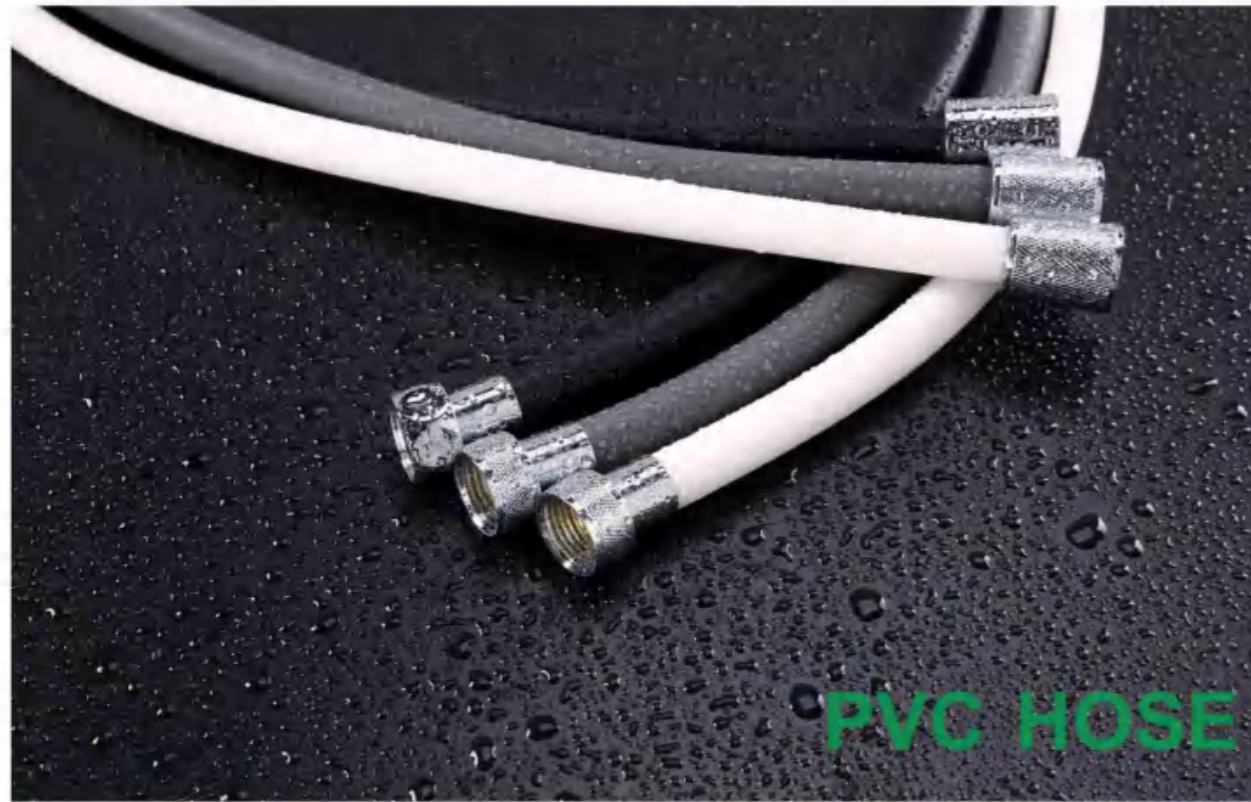

ABS steel

HY6024
 Φ18mm
 Length: 620mm

ABS steel

HY6025
 Φ19mm
 Length: 650mm

ABS steel

HY6026
 Φ25mm
 Length: 650-750mm

ABS steel

PVC HOSE