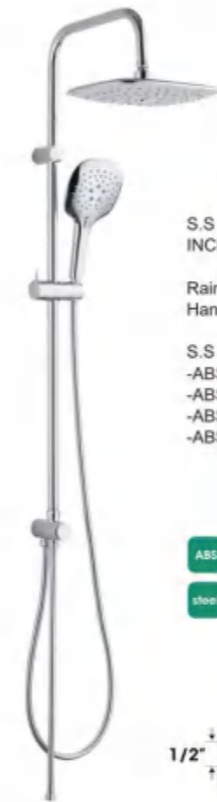

HY7802
150mm

HY7803
150mm

HY7804
150mm

HY8001
Shower column

S.S big shower set, chrome
INCLUDE:

Rainfall shower head: HY5019C
Hand shower head: HY1019C

S.S Chrome stand pipe with
-ABS wall bracket
-ABS shower holder
-ABS water diverter
-ABS soap dish

- ABS Shower head and accessories+
Water diverter
- steel Stand pipe and shower hose

HY8002
Shower column

S.S big shower set, chrome
INCLUDE:

Rainfall shower head: HY5004
Hand shower head: HY1004

S.S Chrome stand pipe with
-ABS wall bracket
-ABS shower holder
-ABS soap dish
-Brass water diverter