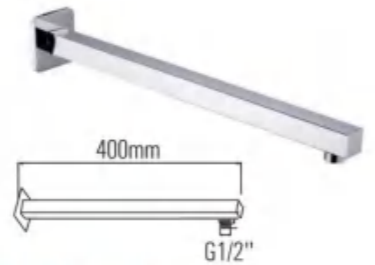

HYSA8
S.S shower arm, chrome
25×25×350/400mm